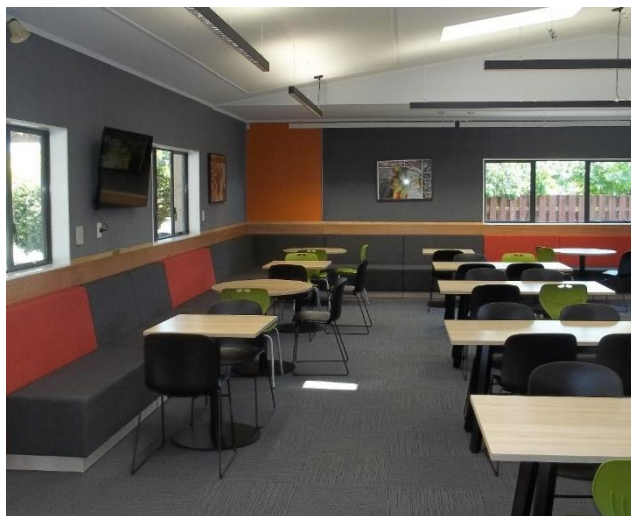

The Challenge

Carol wanted to transform the large hall and change its existing chair-table styled canteen space to something modern, appearing more like a café, with flexible and mobile furniture arrangement.

Flexible set-up

The fitout can be moved to accommodate the space for other events and restored to its original layout in minutes.

Fresh new look

The variety of furniture put together brought a fresh new look to the space, and the students loved it.

"Our students recently took a trip to Wellington Girls' College and liked how their canteen hall was set up. We took inspiration from their fit-out and shared our vision with Sharryn."

- Carol Shore, Business Manager,
Waiopahu College

We also organised trials of the café seating and arranged fabric and Melteca samples for the school to review and make their selection.

The school selected a combination of bright and dark-coloured seating, light-weighted rectangular, square, and round tables, leaners with barstools, and banquet sofas against the walls.