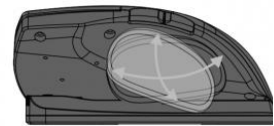

Thumb Support Rotation

Wireless model Features

- Feels stable and secure in any position thanks to friction technology.
- Positions your hand correctly to eliminate the need for gripping and pinching.
- Tri-axis thumb rest accommodates hand width with ease and allows you to relax your grip in any position, regardless of your hand size and shape.
- Precision state-of-the-art Pixart sensor offers seamless performance on almost any surface at a distance of up to eight metres, perfect for presentations.
- Choose from 10 cursor speeds.
- High performance lithium-ion polymer battery provides up to three months of power on a single charge. **Data Charge** cable allows you to charge while you work. Clever Smart Sleep battery system preserves power by sending mouse into automatic hibernation when not in use.
- Increase the speed of your workflow and personalise your Unimouse with six programmable buttons.

Dimensions; 119mm long x 76mm wide x 56 mm high, **Weight;** 0.13 kg **Colour;** Slate.

Tilt angle of the mouse; 35 degrees incrementally;

Tilt angle thumb support; 35 degrees in either direction;

Buttons and functions; 7 buttons (6 programmable; Left, Middle, Right, Scroll Click, Forward, Back)

Cursor speeds; 800, 100, 1200, 1400, 1600, 2000, 2200, 2400, 2800

Wireless range; Up to 8 meters; **Battery type;** Lithium-ion Polymer (LIP) rechargeable battery, 470mAh

Battery life; Up to 3 months on a single charge. Life may vary based on user and computing conditions.

Connection; Wireless / USB-cable **Driver;** Optional driver for button customization

Warranty; 2 years' **Operating systems;** PC / Mac; **Installation;** Plug-and-play