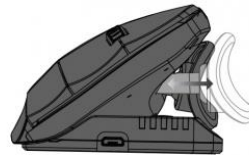

Thumb Support Extension

Hold thumb ext. between thumb and index finger,
push and pull to set thumb width.