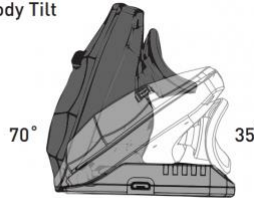

YOU choose your vertical hand position with Unimouse

Unimouse is an adjustable 'vertical' mouse designed with a unique articulated hinge which allows you to find your ideal hand position, from a gentle 35 degree slope, to a more upright 70 degrees.

Body Tilt

Hold thumb ext. between thumb and index finger,
push and pull to set thumb width.

Wireless model Features

- Feels stable and secure in any position thanks to friction technology.
- Positions your hand correctly to eliminate the need for gripping and pinching.
- Tri-axis thumb rest accommodates hand width with ease and allows you to relax your grip in any position, regardless of your hand size and shape.
- Precision state-of-the-art Pixart sensor offers seamless performance on almost any surface at a distance of up to eight metres, perfect for presentations.
- Choose from 10 cursor speeds.
- High performance lithium-ion polymer battery provides up to three months of power on a single charge. **Data Charge** cable allows you to charge while you work. Clever Smart Sleep battery system preserves power by sending mouse into automatic hibernation when not in use.
- Increase the speed of your workflow and personalise your Unimouse with six programmable buttons.

Dimensions; 119mm long x 76mm wide x 56 mm high, **Weight;** 0.13 kg **Colour;** Slate.

Tilt angle of the mouse; 35 degrees incrementally;

Tilt angle thumb support; 35 degrees in either direction;

Buttons and functions; 7 buttons (6 programmable; Left, Middle, Right, Scroll Click, Forward, Back)

Cursor speeds; 800, 100, 1200, 1400, 1600, 2000, 2200, 2400, 2800

Wireless range; Up to 8 meters; **Battery type;** Lithium-ion Polymer (LIP) rechargeable battery, 470mAh

Battery life; Up to 3 months on a single charge. Life may vary based on user and computing conditions.